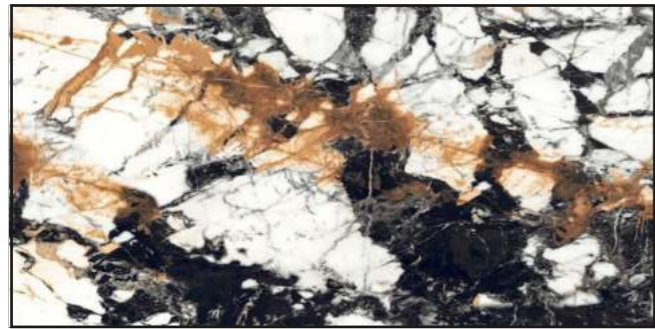

FOREST BLACK Random - 4

ROME BLACK Random - 4

WALL
FANTASY WHITE | Size 600x1200mm

FLOOR
TORINO BLACK | Size 600x1200mm

6582 Random - 2

12046 Random - 1

ALEXA AQUA Random - 4

ALEXA VOLCANO Random - 4