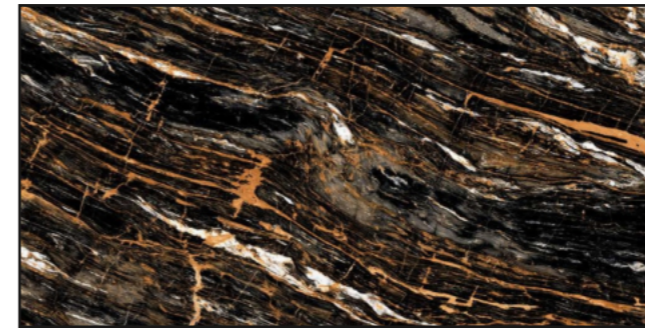

IKONY BLACK Random - 4