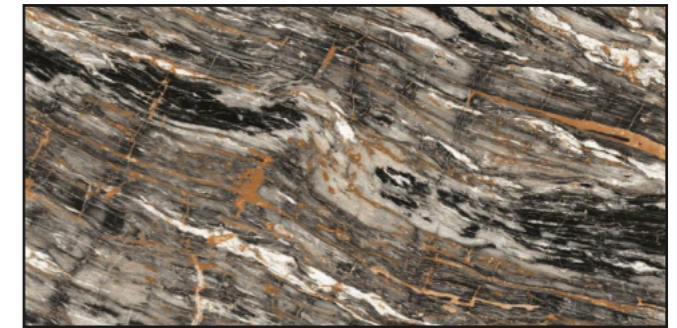

IKONY NATURAL Random - 4